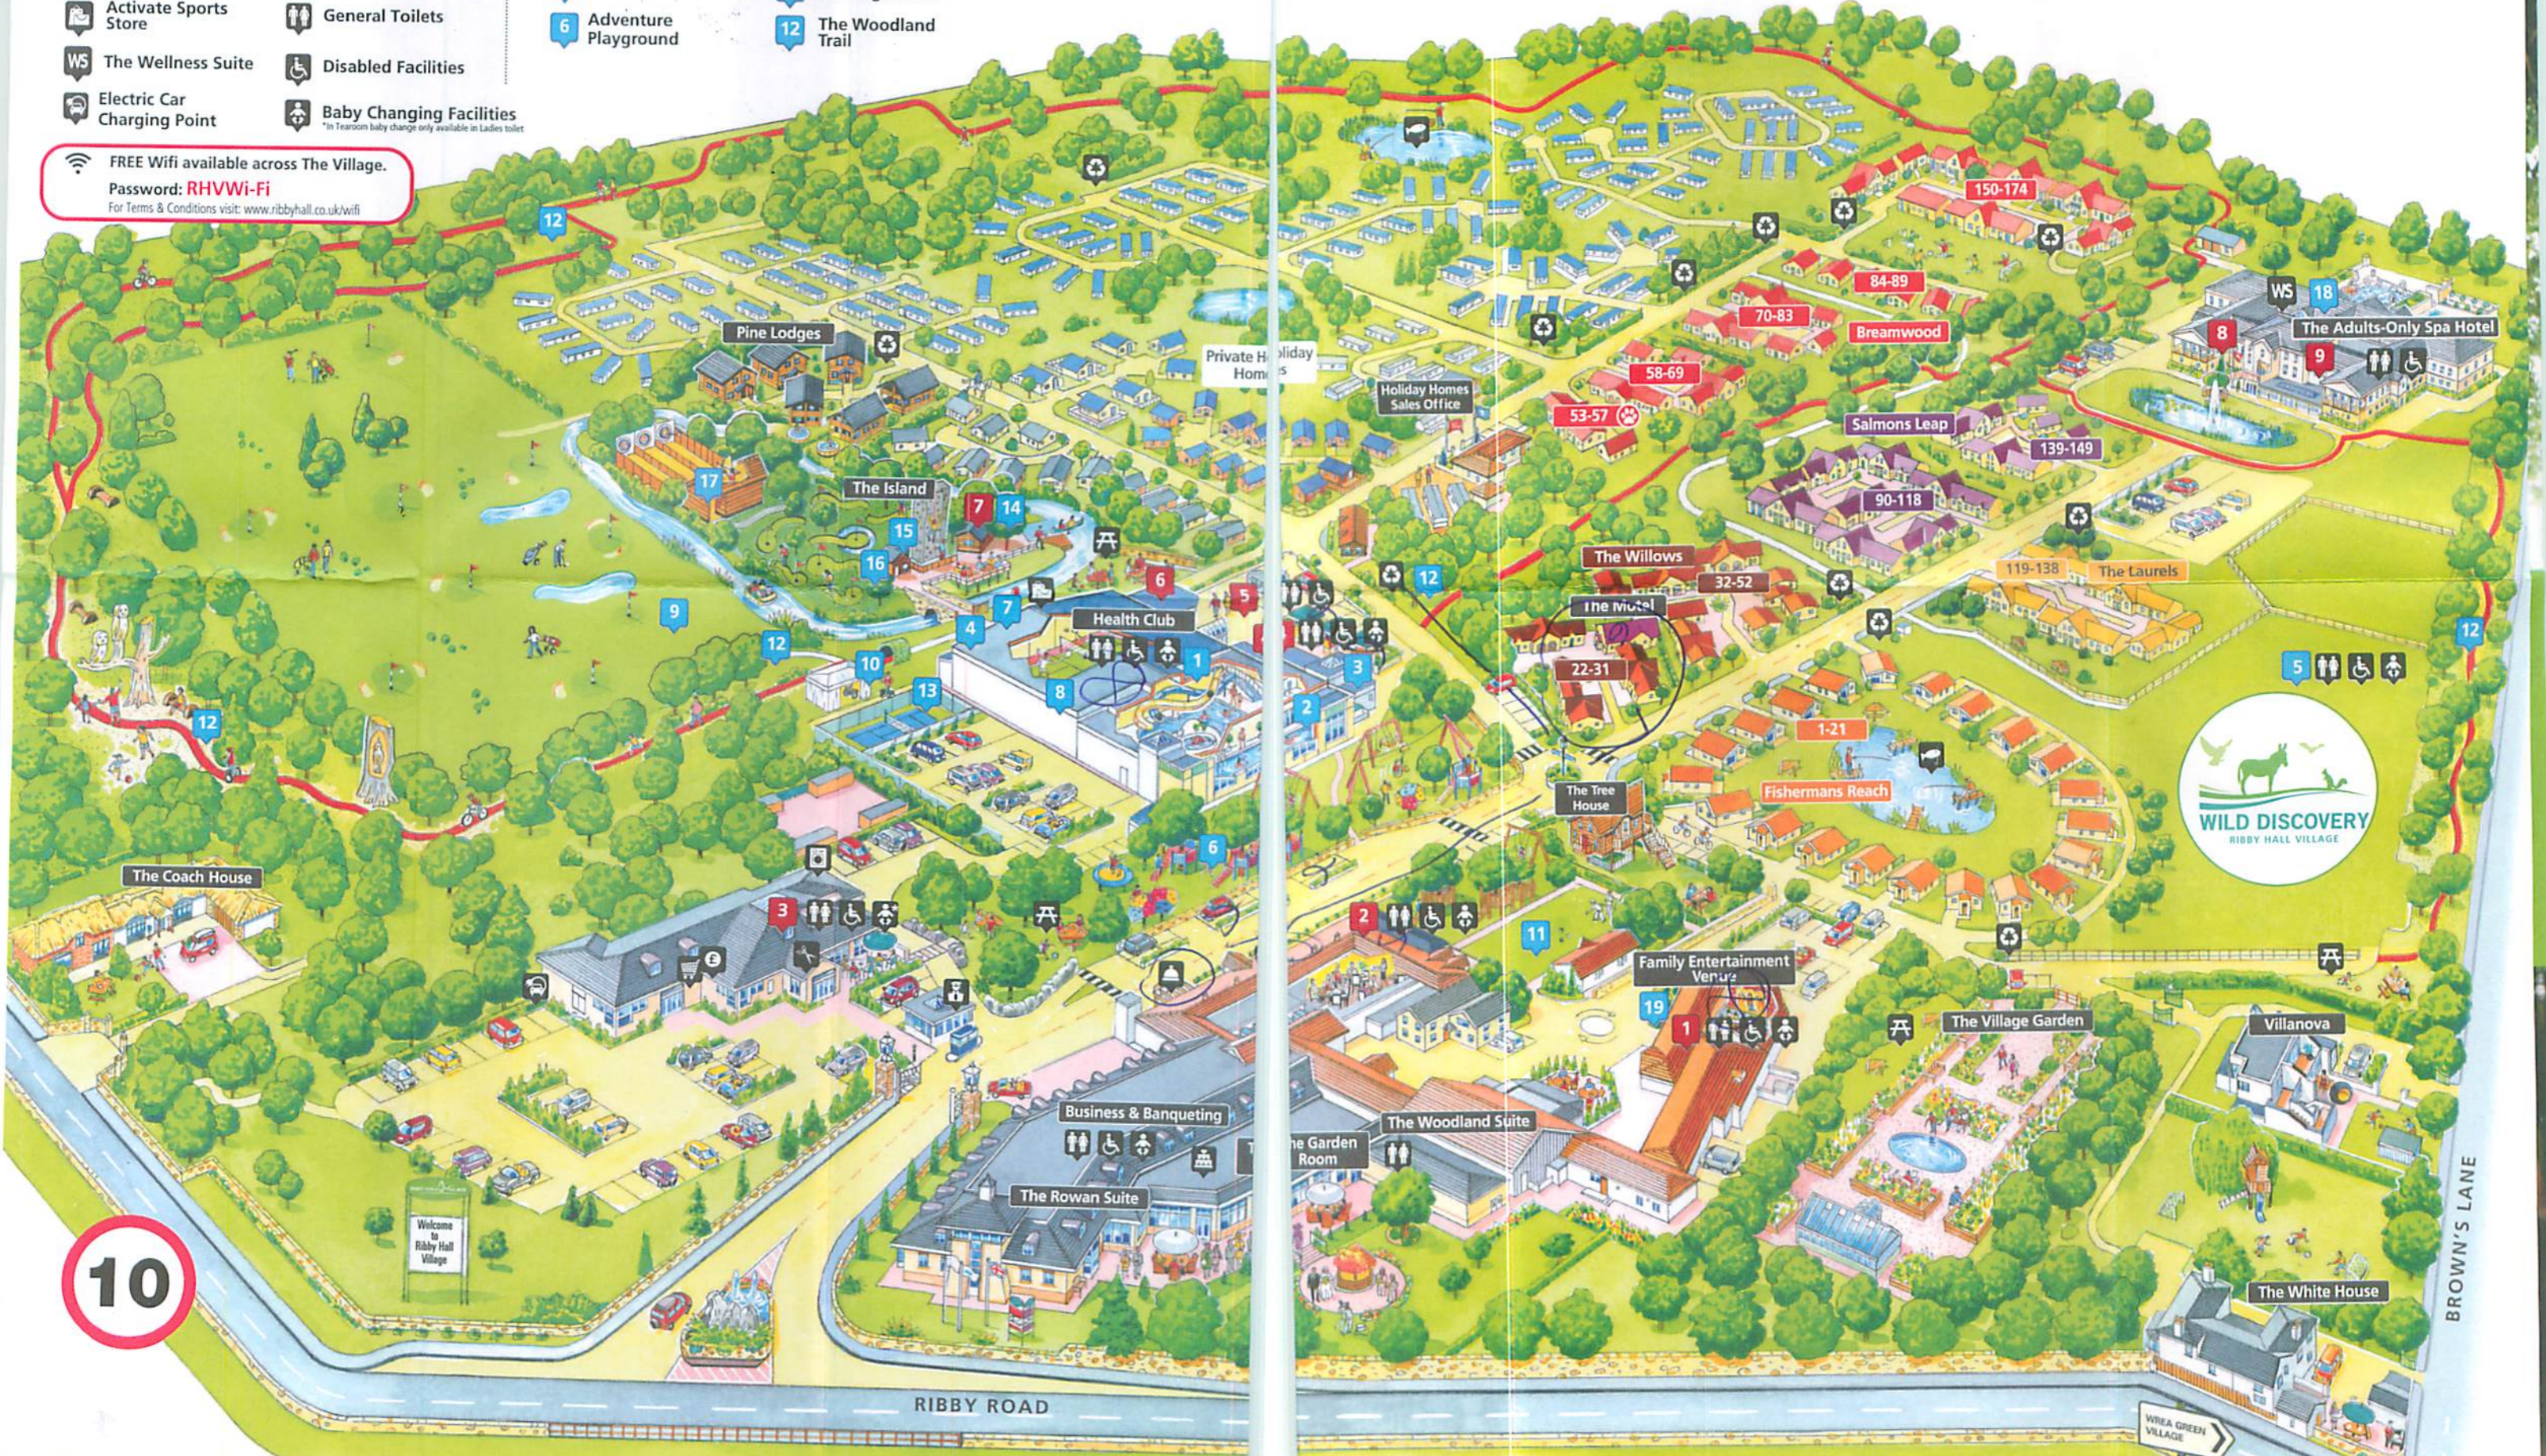

GUEST INFORMATION

- Holiday Guest Reception
- Security/Lost and Found
- Refuse & Recycling
- Cash Machine
- SPAR Shop
- Activate Sports Store
- The Wellness Suite
- Electric Car Charging Point
- Picnic Area
- Fishing Charges apply at certain ponds, please visit Guest Reception for details.
- Laundrette
- Hair Studio
- Wedding Venue
- General Toilets
- Disabled Facilities
- Baby Changing Facilities *In Tearoom baby change only available in Ladies toilet

FREE Wifi available across The Village.
Password: RHVWi-Fi
 For Terms & Conditions visit: www.ribbyhall.co.uk/wifi

ACTIVITIES

- | | | | |
|---|--|----------------------------|--|
| 1 Family Leisure Pool | 7 Fitness Gym | 13 Tennis Courts | 17 Archery |
| 2 Adult Swimming Pool | 8 Spinning Studio/
Fitness Studios | 14 Boat & Bike Hire | 18 Aqua Thermal Journey <small>(Adult Only)</small> |
| 3 Indoor Soft Play Area | 9 9 Hole Par 3 Golf Course | 15 Climbing Wall | 19 Activity Hub & Soft Play Area |
| 4 Badminton/
Squash/Laser Tag | 10 Segway Rally Experience <small>(Register at Health Club Reception)</small> | 16 Mini Golf | |
| 5 Wild Discovery | 11 Bowling Green | | |
| 6 Adventure Playground | 12 The Woodland Trail | | |

EATERIES

- | | |
|---|---|
| 1 The Bar & Grill | 6 Harrison's Bar and Beer Garden <small>(Adult Only Venue)</small> |
| 2 The Tapas Bar & Restaurant | 7 The Island Club House |
| 3 The Tea Room | 8 The Lounge Bar <small>(Adult Only Venue)</small> |
| 4 Papa John's Pizza Store and Takeaway | 9 The Brasserie & The Orangery <small>(Adult Only Venue)</small> |
| 5 Starbucks | |

10

BROWN'S LANE

RIBBY ROAD

WREA GREEN VILLAGE