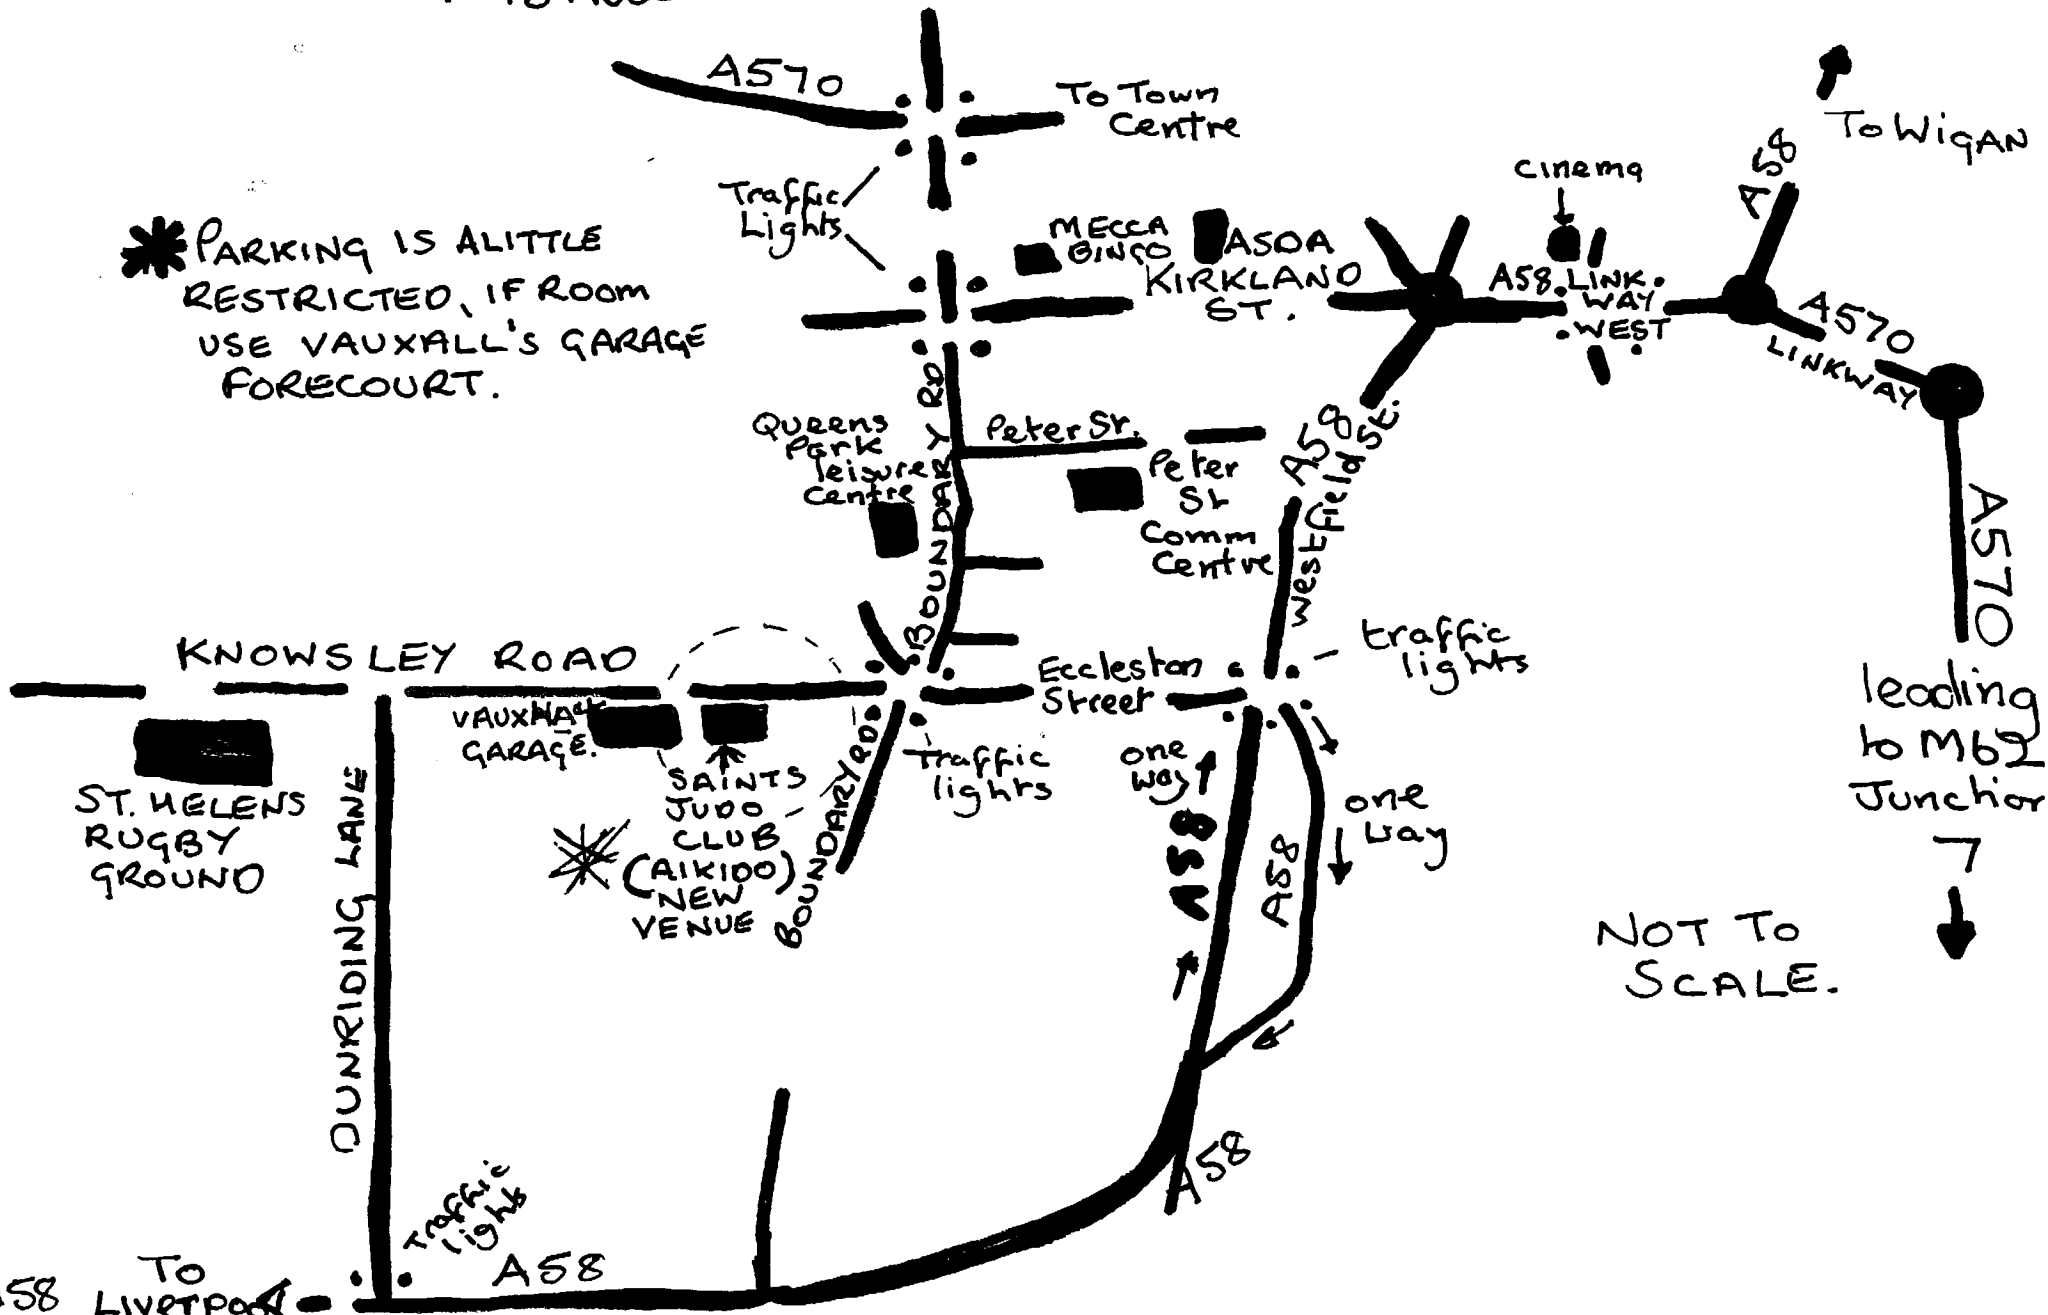

MAP OF ST. HELENS AIKIDO CLUB

SAINTS JUDO CLUB, KNOWSLEY ROAD, ST. HELENS

EAST LANC'S ROAD

Postcode (I think!) WA10 4PH

← TO A580

* PARKING IS A LITTLE RESTRICTED, IF ROOM USE VAUXHALL'S GARAGE FORECOURT.

NOT TO SCALE.

leading to M62 Junction 7
↓